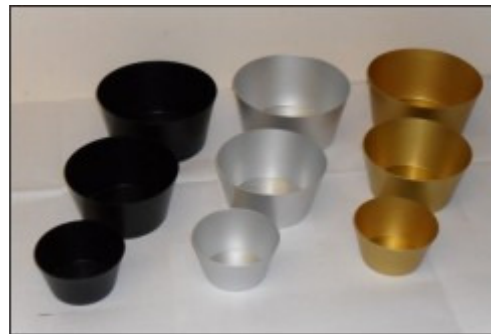

3 TAPER PLANTERS

CSL 0001 SMALL 90mm x 50mm(base 65mm)

CSL0002 MEDIUM 125mm x 65mm(base 100mm)

CSL0003 LARGE 150mm x 75mm(base 120mm)

DOG BOWL PLANTER
CSL0004 225mm x 50mm

XXL PLANTER
CSL 0017 420mm x 195mm(base 295mm)